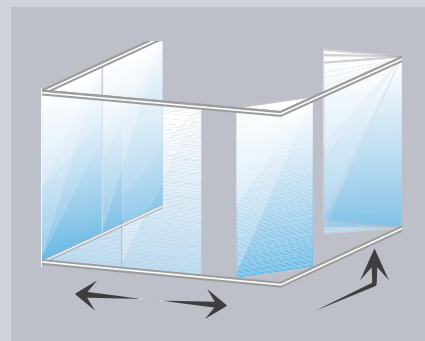

All-glass sliding rotary system

This glazing system allows you to first slide out and subsequently retract the individual glass panels on both sides.

All-glass sliding system

This glazing system allows you to slide apart the individual glass panes with a parallel rail guide.

(available from spring 2010)

Vetrazza dimensions

min. width	2000 mm
max. width	6000 mm
min. depth	1000 mm
max. depth	4000 mm

Other dimensions on request. Due to the different versions and snow loads, the effective limit dimensions, number of pillars and shelter incline should be defined for the situation in question.

Slide out and retract the glass elements on both sides.

All-glass sliding rotary system

A great system for pleasant solar shading.

Sottezza underlay awning

The Sottezza awning adds the solar shading factor to the Vetrazza system. The roof and solar shading system harmoniously blend into one.

Collection Moments

Collection Soltis

Design description

Vetrazza

Patio roof without thermal separation. Profiles made from extruded aluminum. The rainwater drains down through the pillars. Roof incline ranges between 5 and 15 degrees (standard) and 15 and 45 degrees (depending on version). Roofing with 12 mm laminated sheet glass. Lateral glass elements with 8/10 mm toughened safety glass, top and bottom with glass support profiles.